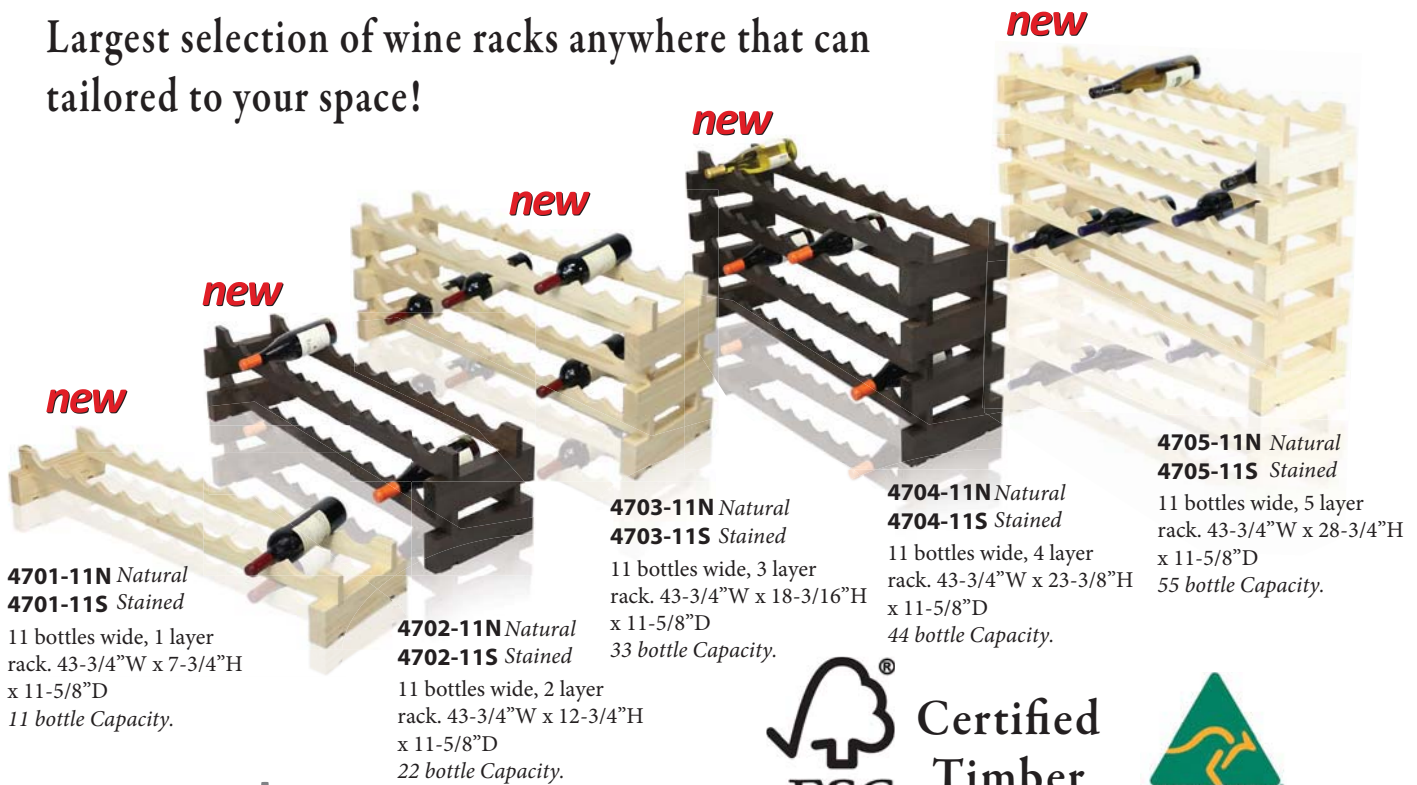

Easy to Assemble. No-tools required.

Beautiful, Modern Design
 Available in Natural or Stained finish.

MODULARACK®

Largest selection of wine racks anywhere that can tailored to your space!

4701-11N Natural
4701-11S Stained
11 bottles wide, 1 layer
rack. 43-3/4"W x 7-3/4"H
x 11-5/8"D
11 bottle Capacity.