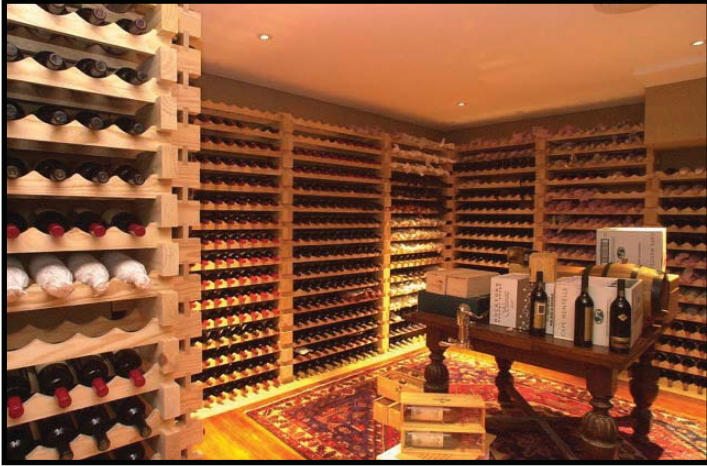

Over 180 configurations to choose from!

Free Wine Cellar Designs!!

All Modularack® Wine Racks in the 180 different configurations shown are single-deep racks capable of building multiple standing racks as shown. (Note: Above 8 layers high, wall mounting is recommended). We can custom design a wine cellar for you at no charge. Please inquire.