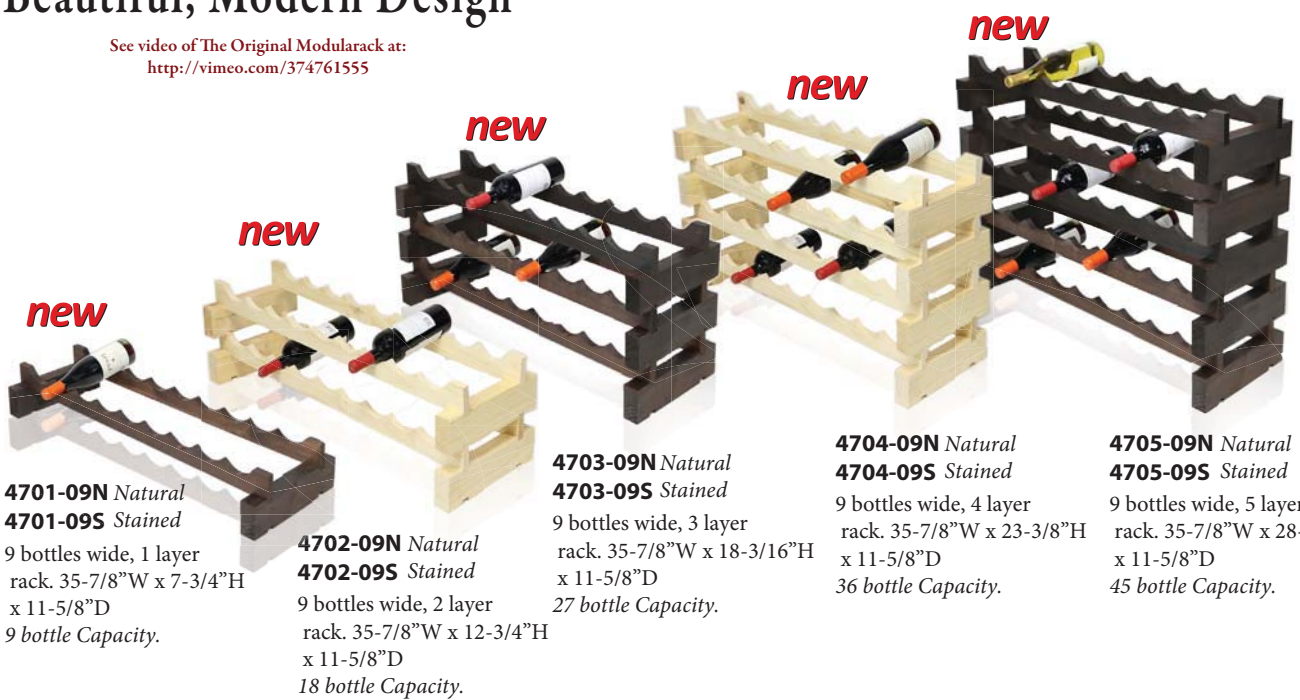

Beautiful, Modern Design

See video of The Original Modularack at:
<http://vimeo.com/374761555>