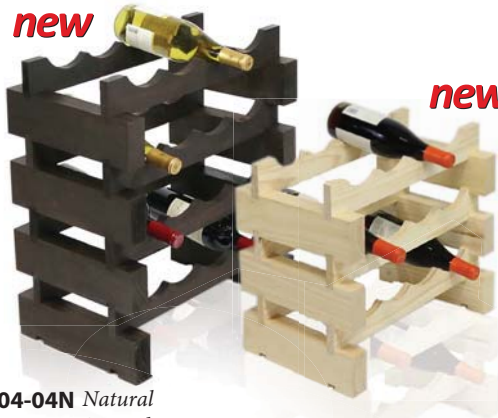

4704-04N Natural
4704-04S Stained
4 bottles wide, 4 layer rack.
19"W x 23-3/8"H x 11-5/8"D
16 bottle Capacity.

new

4703-04N Natural
4703-04S Stained
4 bottles wide, 3 layer rack.
19"W x 18-3/16"H x 11-5/8"D
12 bottle Capacity.

new