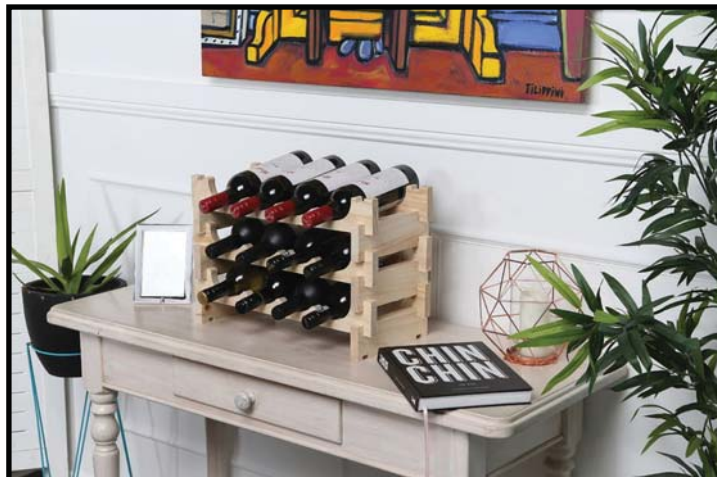

Beautiful, Modern Design