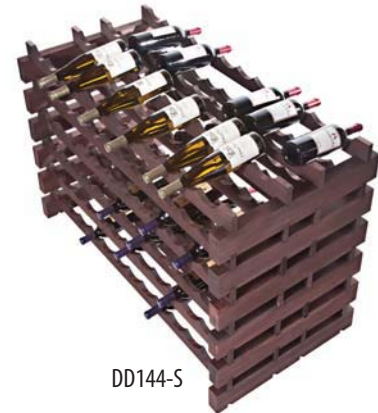

DD144-S

Natural Finish	Stained Finish	Capacity		Measurements			Tiers High	Weight (lbs.)
		Bottles	Cases	Height	Width	Depth		
DD144-N	DD144-S	144	12	38.5"	48"	24"	6	62
DD168-N	DD168-S	168	14	44"	48"	24"	7	72
DD192-N	DD192-S	192	16	49.5"	48"	24"	8	82

MODULARACK®