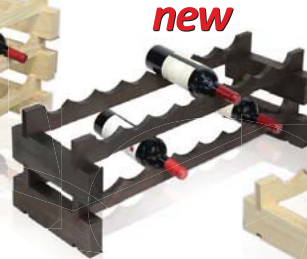

The Original MODULARACK®

8 bottles wide
with heights from 1 to 10 layers high.

Certified Timber

new
4705-08N Natural
4705-08S Stained
8 bottles wide, 5 layer rack.
33"W x 28-3/4"H x 11-5/8"D
40 bottle Capacity.

new
4704-08N Natural
4704-08S Stained
8 bottles wide, 4 layer rack.
33"W x 23-3/8"H
x 11-5/8"D
32 bottle Capacity.

new
4703-08N Natural
4703-08S Stained
8 bottles wide, 3 layer rack.
33"W x 18-3/16"H
x 11-5/8"D
24 bottle Capacity.

new
4702-08N Natural
4702-08S Stained
8 bottles wide, 2 layer rack.
33"W x 12-3/4"H
x 11-5/8"D
16 bottle Capacity.

new
4701-08N Natural
4701-08S Stained
8 bottles wide, 1 layer rack.
33"W x 7-3/4"H x 11-5/8"D
8 bottle Capacity.

4710-08N Natural
4710-08S Stained
8 bottles wide, 10 layer rack.
33"W x 55-1/4"H
x 11-5/8"D
80 bottle Capacity.

Largest selection of wine racks anywhere that can be tailored to your space!

Free custom designs available, please inquire.

new
4709-08N Natural
4709-08S Stained
8 bottles wide, 9 layer rack.
33"W x 50"H
x 11-5/8"D
72 bottle Capacity.

new
4708-08N Natural
4708-08S Stained
8 bottles wide, 8 layer rack.
33"W x 44-3/4"H
x 11-5/8"D
64 bottle Capacity.

new
4707-08N Natural
4707-08S Stained
8 bottles wide, 7 layer rack.
33"W x 39-3/8"H
x 11-5/8"D
56 bottle Capacity.

new
4706-08N Natural
4706-08S Stained
8 bottles wide, 6 layer rack.
33"W x 34"H
x 11-5/8"D
48 bottle Capacity.

Available in Natural or Stained Finish.

MODULARACK®