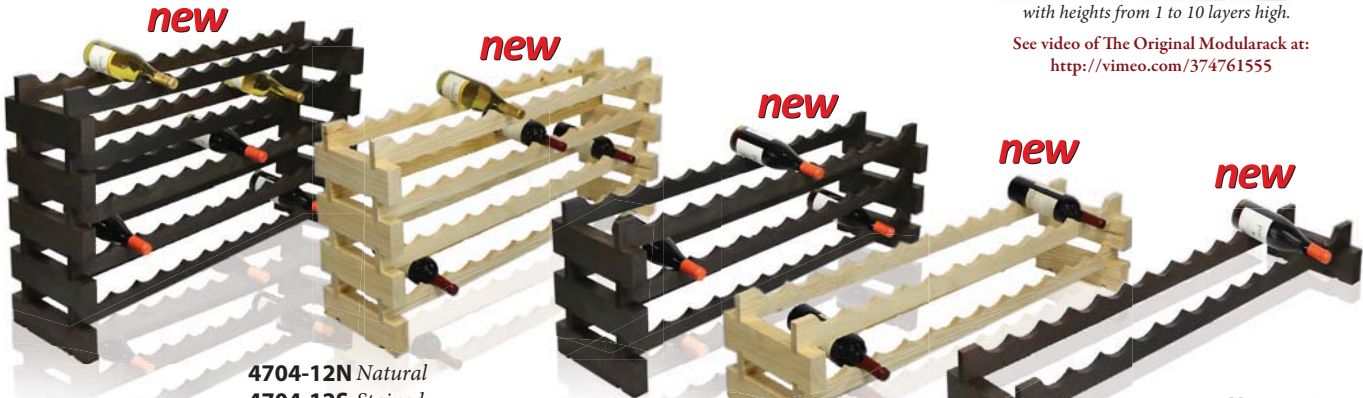

Made in Australia from environmentally
sustained plantations!

The Original
MODULARACK®

12 bottles wide

with heights from 1 to 10 layers high.

See video of The Original Modularack at:
<http://vimeo.com/374761555>